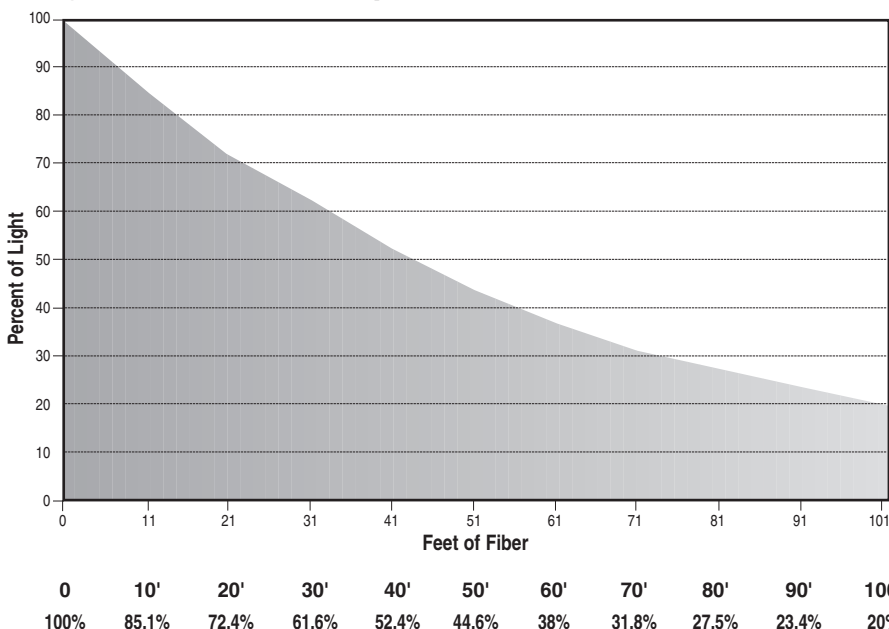

Light Loss In Fiber Optic Cable

Your pool. Our reputation.

2620 Commerce Way, Vista, CA 92081-8438

760-599-9600 • 1-800-822-7933

www.polarispool.com