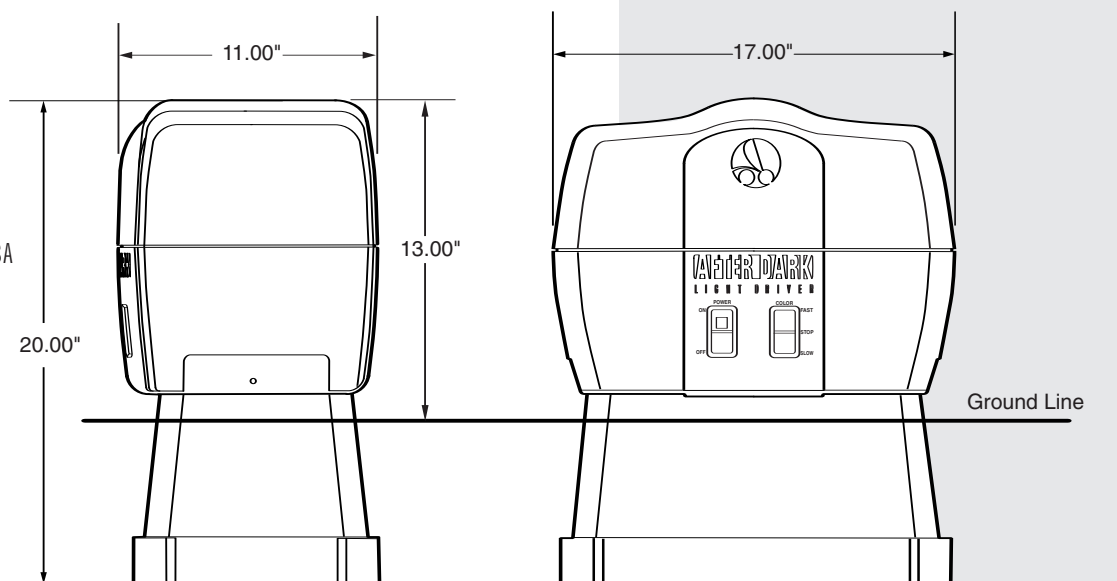

### Dimensions:

Light Driver before installation: 17" W x 20" H x 11" D

Light Driver after installation: 17" W x 13" H x 11" D

## Fiber Capacity

Part Number	Size (mm)	Application	Stranded Quantity		AD150 Capacity (%)
			Actual	Equivalent	
AD7	7	End-Light	42	75	8
AD9	9	End-Light	84	150	18
AD12	12	End-Light	127	225	25
AD14	14	End-Light	169	300	35
AD79	7	Perimeter	19	30	8